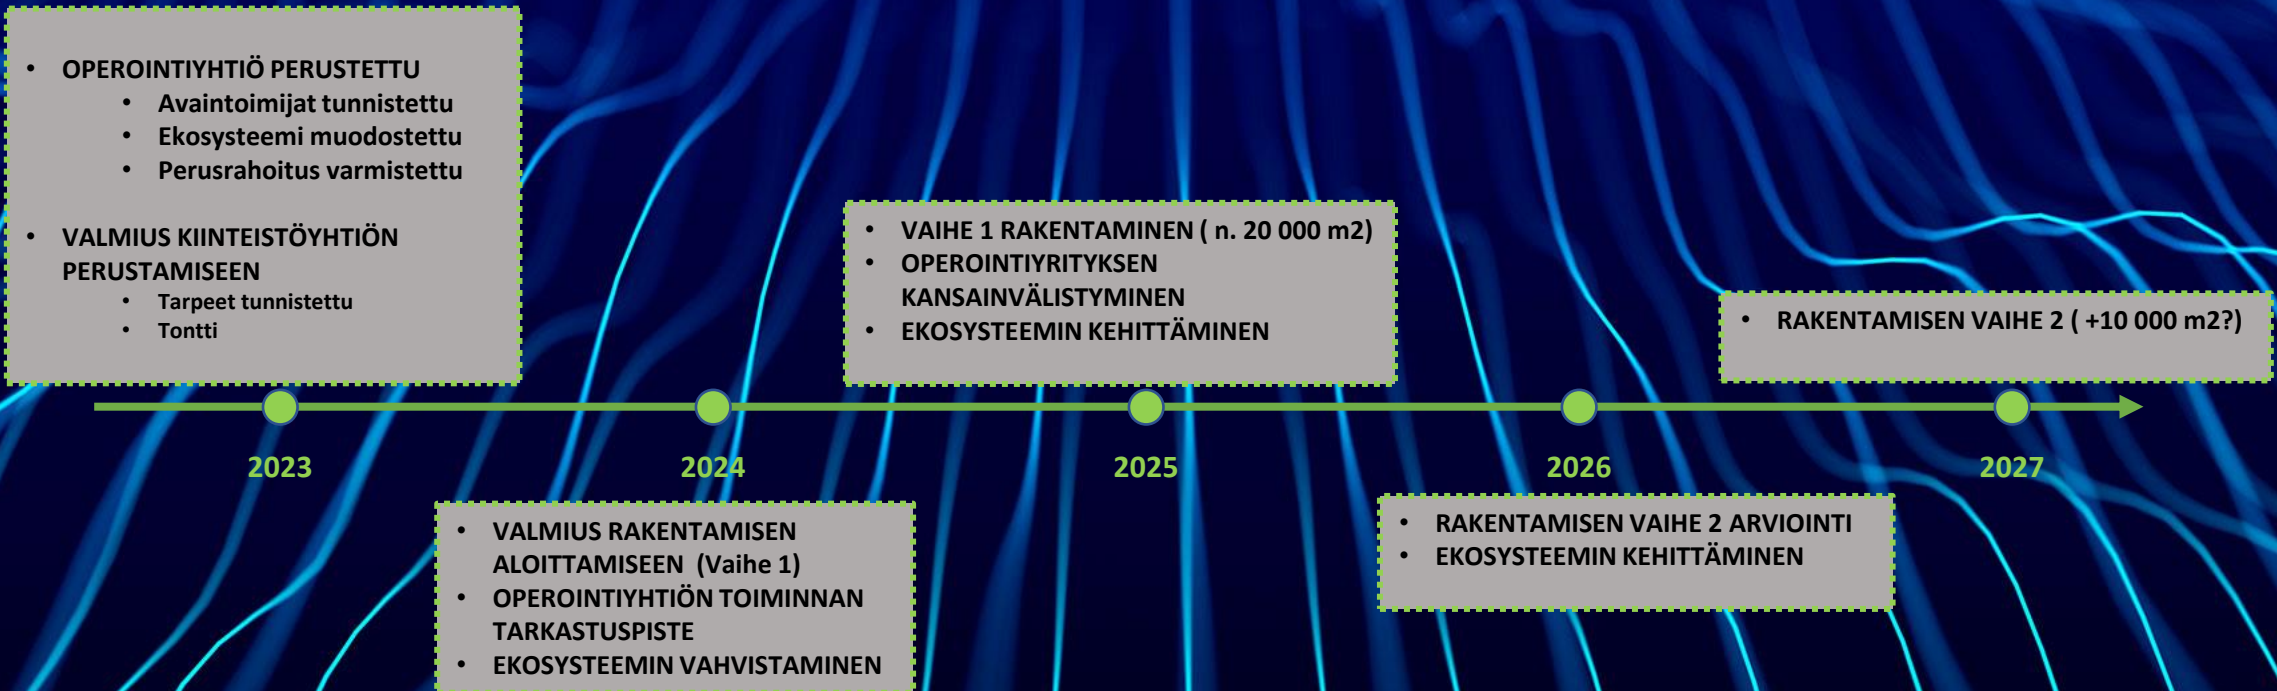

Aikataulu (työoletus)